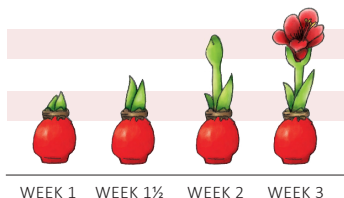

WAXED AMARYLLIS BULBS

This wax-covered amaryllis bulb is completely self-sustaining, blooming with no care whatsoever. The waxed bulb already contains all the energy it needs to flower.

BLOOM:

- At average room temperatures, it can be expected to bloom for about 3 weeks.
- This is a single-use Amaryllis, and it will not bloom again in subsequent years.